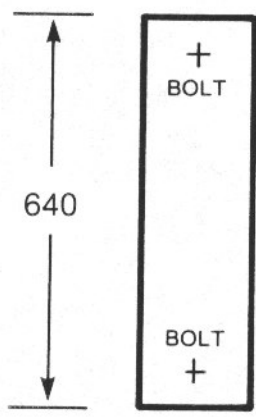

# CARTAGE TANK

(500 LITRES - 109 GALLONS)  
(600 LITRES - 131 GALLONS)

BRASS OUTLET  
38mm/32mm

MOUNTING  
BASE

**Code No. WC 4**  
**500 Litres**  
H - 870  
L - 1200  
W - 1000

**Code No. WC 5**  
**600 Litres**  
H - 950  
L - 1200  
W - 1000