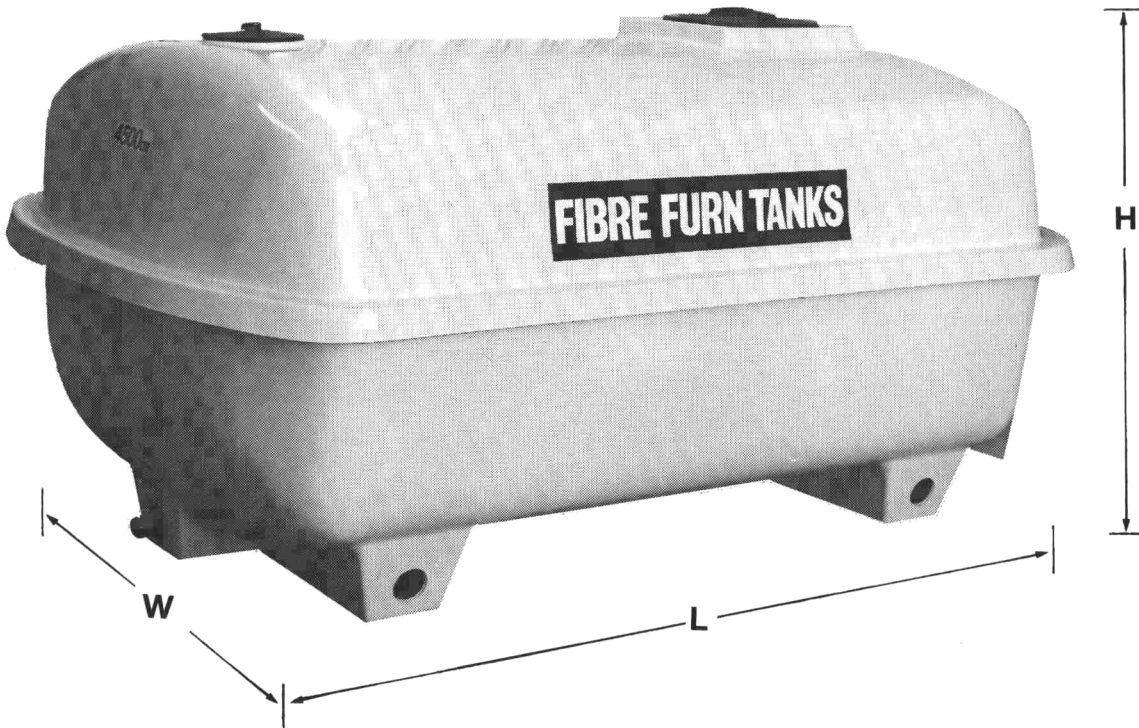

CARTAGE TANKS

3636, 4550 and 5500 LITRES
(800, 1000 and 1209 GALLONS)

0mm BRASS OUTLET

Code No.
WC11
WC12
WC19

3636 LITRES
4550 LITRES
5500 LITRES

H	L	W
1220	2700	2020
1410	2700	2020
1600	2700	2020

200

All measurements in mm

**MOUNTING
BASE**

CENTRES

1470

200

1620

BOLT

BOLT

BOLT